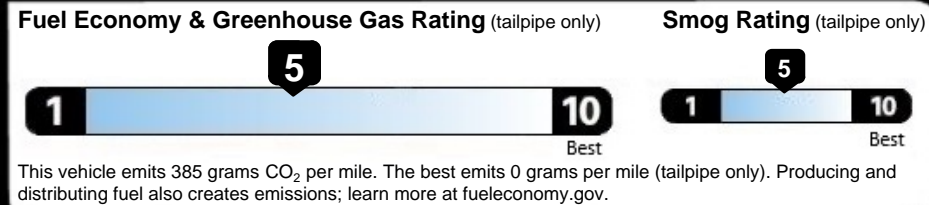

LIMITED WARRANTY/ROADSIDE ASSISTANCE

- 3 Years / 36,000 Miles Basic
- 5 Years / 60,000 Miles Powertrain
- 5 Years / Unlimited Mileage Rust Perforation
- 3 Years / 36,000 24/7 Roadside Assistance
- See Owner Info Kit & Warranty for Details

OPTIONAL EQUIPMENT AND OTHER ITEMS

Manufacturer's Suggested Retail Price	$44,995.00
Premium Paint: River Rock Pearl	$395.00
Full Tank of Gas	INCLD
Option Package: 22 Subaru 12.1" Multimedia System w/ Navigation Power Moonroof Surround View Monitor System	$2,045.00
Outback Mirror Package Auto-Dimming Exterior Mirror Auto-Dimming Mirror with Compass and Homelink	$751.00
Splash Guards	$202.00
Rear Bumper Cover	$187.00
Cargo Sidewall Protector	$139.00

EPA DOT Fuel Economy and Environment

Gasoline Vehicle

Fuel Economy
23 MPG
Small SUVs range from 14 to 125 MPG. The best vehicle rates 146 MPGe.
21 city 27 highway
4.3 gallons per 100 miles

You spend $2,250 more in fuel costs over 5 years compared to the average new vehicle.

Annual fuel cost $2,150

Actual results will vary for many reasons, including driving conditions and how you drive and maintain your vehicle. The average new vehicle gets 29 MPG and costs $8,500 to fuel over 5 years. Cost estimates are based on 15,000 miles per year at $3.30 per gallon. MPGe is miles per gallon equivalent. Vehicle emissions are a significant cause of climate change and smog.

fueleconomy.gov

Calculate personalized estimates and compare vehicles

PARTS CONTENT INFORMATION
FOR VEHICLES IN THIS CARLINE:
U.S./CANADIAN PARTS CONTENT: 0%
MAJOR SOURCES OF FOREIGN PARTS CONTENT: JAPAN: 85%
FOR THIS VEHICLE:
FINAL ASSEMBLY POINT: OTA, GUNMA, JAPAN
COUNTRY OF ORIGIN: JAPAN
ENGINE: JAPAN
TRANSMISSION: JAPAN
Note: Parts content does not include final assembly, distribution, or other non-parts costs.

Privacy Notice
www.subaru.com/company/privacy.html

Destination and Delivery $1,450.00
Total Suggested Retail Price $50,164.00

THIS LABEL HAS BEEN APPLIED PURSUANT TO FEDERAL LAW, DO NOT REMOVE OR ALTER PRIOR TO THE DELIVERY TO THE ULTIMATE PURCHASER.