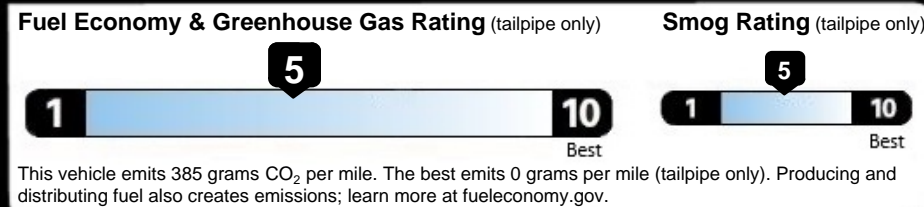

LIMITED WARRANTY/ROADSIDE ASSISTANCE

3 Years / 36,000 Miles Basic
5 Years / 60,000 Miles Powertrain
5 Years / Unlimited Mileage Rust Perforation
3 Years / 36,000 24/7 Roadside Assistance
See Owner Info Kit & Warranty for Details

OPTIONAL EQUIPMENT AND OTHER ITEMS

Manufacturer's Suggested Retail Price	$44,995.00
Premium Paint: Deep Emerald Green Pearl	$395.00
Full Tank of Gas	INCLD
Option Package: 23	$4,090.00
Subaru 12.1" Multimedia System w/ Navigation	
Power Moonroof	
Surround View Monitor System	
Black Nappa Leather-Trimmed Upholstery w/ Copper Stitch	
Ventilated Front Seats	
12-Way Power Driver's Seat w/ 4-Way Lumbar Support & Leg Extension	
8-Way Power Front Passenger Seat	
Black Power-Folding Heated Mirrors w/ Turn Signals	
Outback Mirror Package	$751.00
Auto-Dimming Exterior Mirror	
Auto-Dimming Mirror with Compass and Homelink	
Splash Guards	$202.00
Rear Bumper Cover	$187.00
Cargo Sidewall Protector	$139.00

EPA DOT Fuel Economy and Environment

Gasoline Vehicle

Fuel Economy

23 MPG Small SUVs range from 14 to 125 MPG. The best vehicle rates 146 MPGe.

21 city 27 highway

4.3 gallons per 100 miles

You spend **$2,250** more in fuel costs over 5 years compared to the average new vehicle.

Annual fuel cost **$2,150**

Actual results will vary for many reasons, including driving conditions and how you drive and maintain your vehicle. The average new vehicle gets 29 MPG and costs $8,500 to fuel over 5 years. Cost estimates are based on 15,000 miles per year at $3.30 per gallon. MPGe is miles per gallon equivalent. Vehicle emissions are a significant cause of climate change and smog.

fueleconomy.gov

Calculate personalized estimates and compare vehicles

PARTS CONTENT INFORMATION

FOR VEHICLES IN THIS CARLINE: U.S./CANADIAN PARTS CONTENT: 0% MAJOR SOURCES OF FOREIGN PARTS CONTENT: JAPAN: 85%

FOR THIS VEHICLE: FINAL ASSEMBLY POINT: OTA, GUNMA, JAPAN COUNTRY OF ORIGIN: ENGINE: JAPAN TRANSMISSION: JAPAN

Note: Parts content does not include final assembly, distribution, or other non-parts costs.

Privacy Notice
www.subaru.com/company/privacy.html

Destination and Delivery **$1,450.00**
Total Suggested Retail Price **$52,209.00**

THIS LABEL HAS BEEN APPLIED PURSUANT TO FEDERAL LAW, DO NOT REMOVE OR ALTER PRIOR TO THE DELIVERY TO THE ULTIMATE PURCHASER.